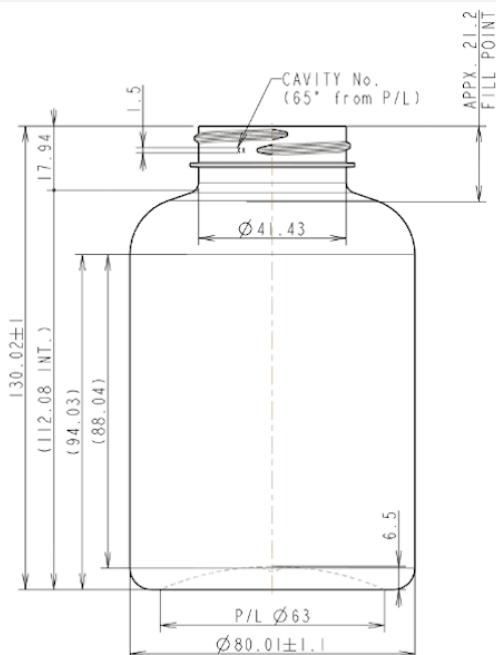

Food contact statement

We hereby confirm that this product complies with the requirements of the european legislation (EU) no 10/2011 and all its amendments for plastics used in contact with food.